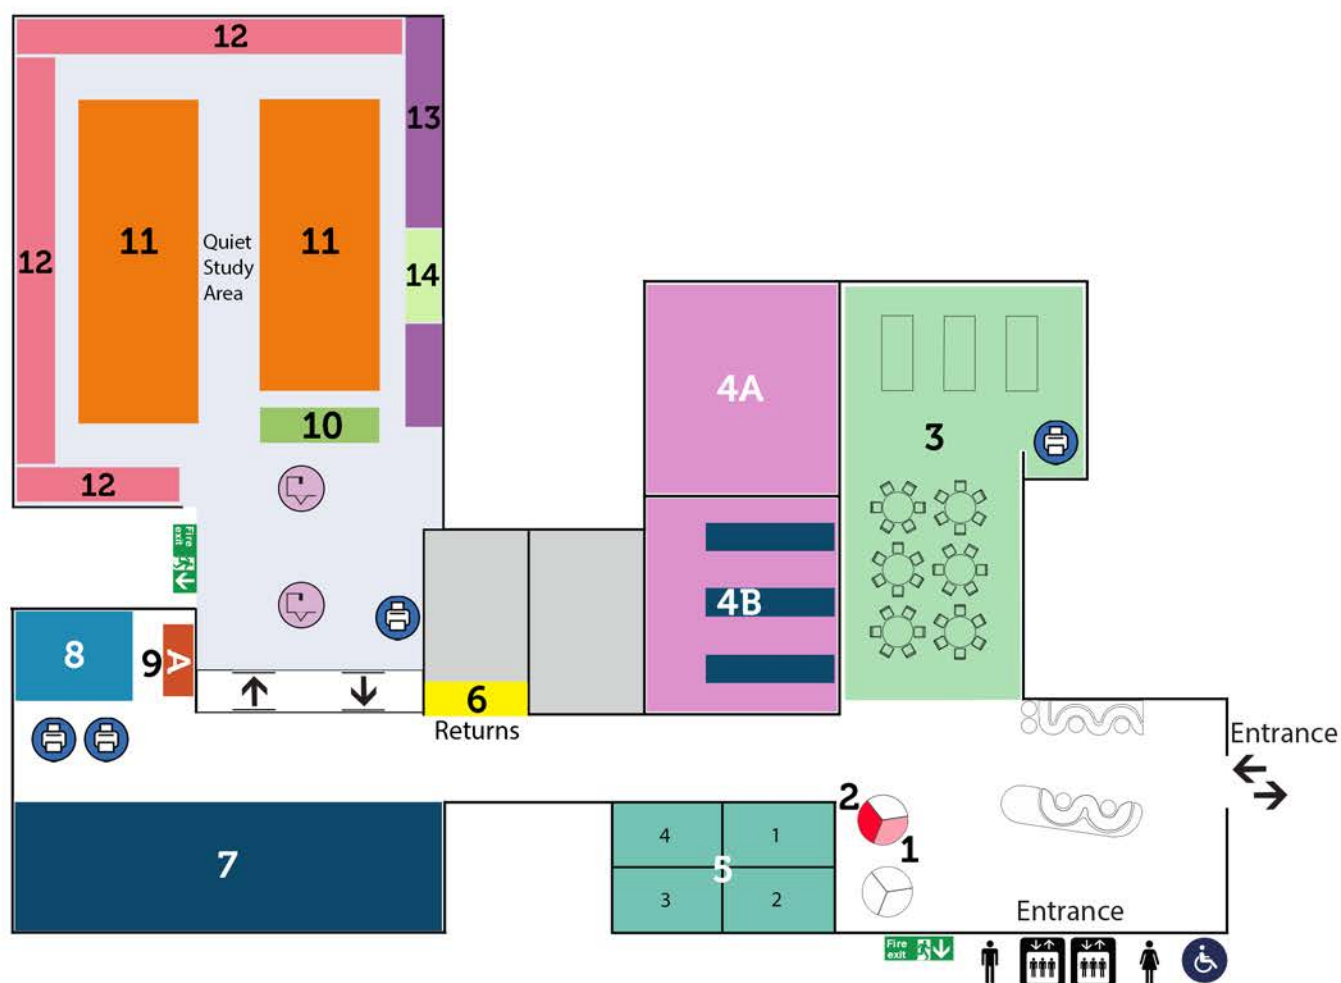

Welcome to Carlton Library

Building 94 Level 3

- | | | | | | |
|----|---------------------|----|-------------------------|--|------------------------|
| 1 | ATL Chat | 8 | MAC Computers | | Self Service Borrowing |
| 2 | Concierge | 9 | Assistive Technology PC | | Printer/Scanner/Copier |
| 3 | Group Study Area | 10 | Audiovisual | | |
| 4A | Training room Flexi | 11 | Books | | |
| 4B | Training room Fixed | 12 | Folios | | |
| 5 | Group Study Rooms | 13 | Periodicals | | |
| 6 | Library Returns | 14 | Light box/Media centre | | |
| 7 | PC Computers | | | | |