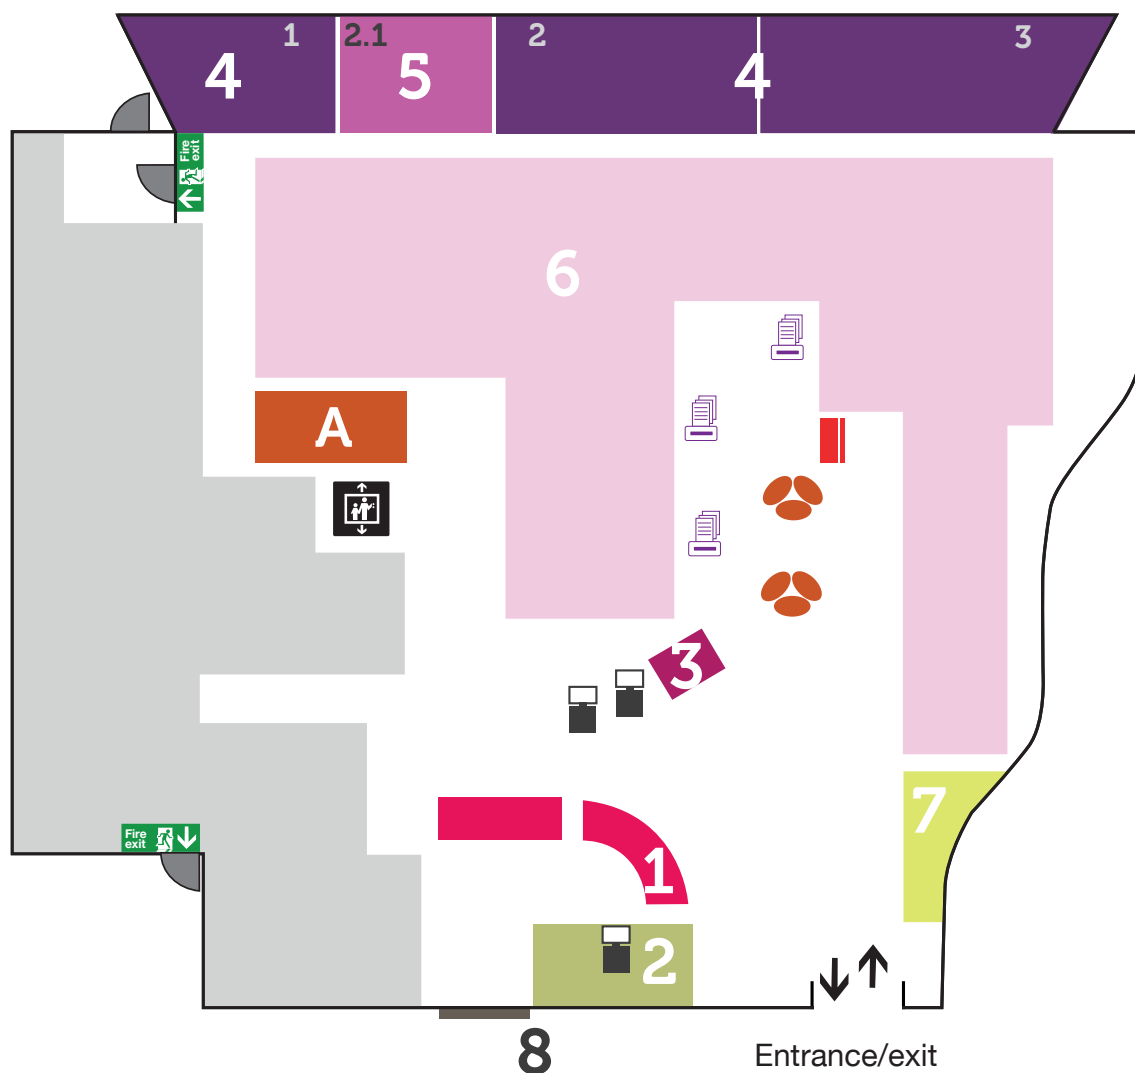

Welcome to Bundoora Library

Building 210 Level 2

- | | | | |
|----------|-----------------------|---|------------------------|
| 1 | Service/IT help desk |  | Express PCs |
| 2 | Reserve |  | Print credit recharge |
| 3 | Holds pick-up |  | Printer/scanner/copier |
| 4 | Seminar rooms |  | Emergency exit |
| 5 | Group study room | A | Assistive technology |
| 6 | Group study/computers |  | Self-service borrowing |
| 7 | New books |  | Lift |
| 8 | Library returns | | |

Level 1

- 1 Group study room
- 2 Group study area
- 3 Microfiche/microfilm collection and printer
- 4 Periodicals
- 5 Compactus
- Printer/scanner/copier
- Emergency exit
- Lift

Level 3

- 1 Postgraduate research room
- 2 Group study room
- 3 Books
- 4 Audiovisual large collection
- 5 Childrens collection
- 6 Audiovisual
- 7 Silent study
- 8 Posters
- Express PC
- Printer/scanner/copier
- Emergency exit
- Lift