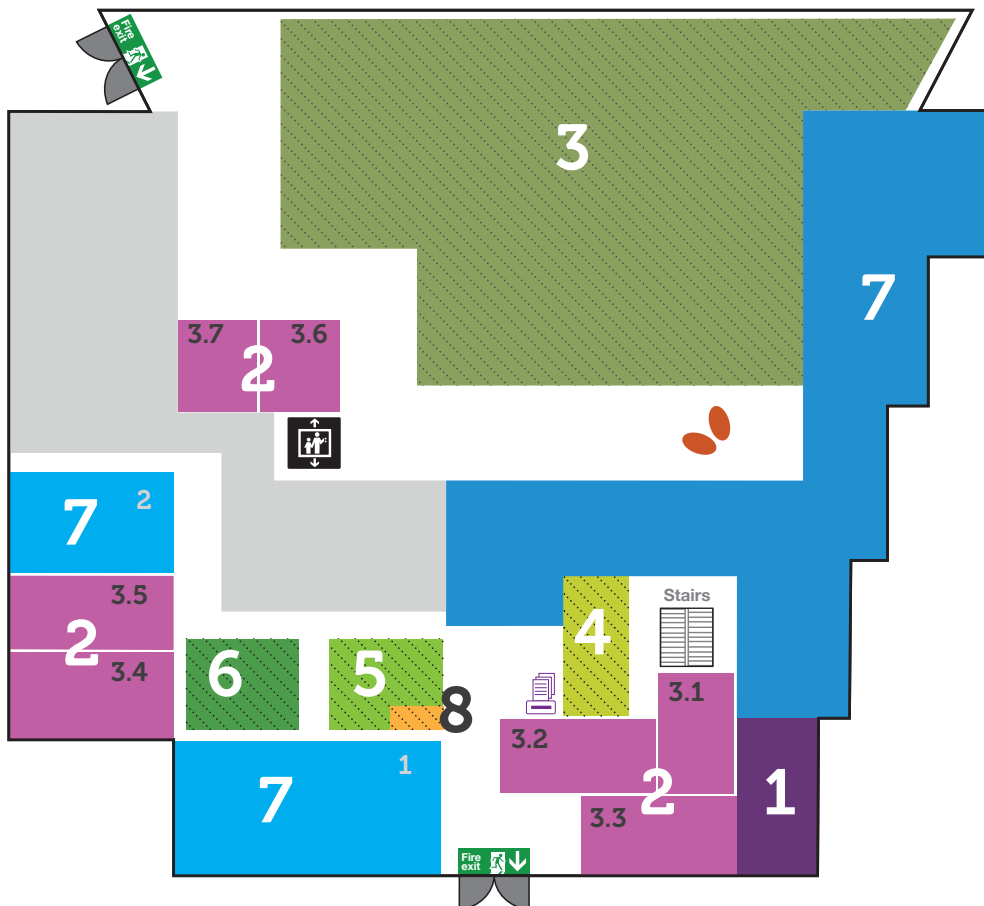

Welcome to Bundoora Library

Building 210 Level 2

- | | | | |
|----------|-----------------------|---|------------------------|
| 1 | Service/IT help desk |  | Express PCs |
| 2 | Reserve |  | Print credit recharge |
| 3 | Holds pick-up |  | Printer/scanner/copier |
| 4 | Seminar rooms |  | Emergency exit |
| 5 | Group study room | A | Assistive technology |
| 6 | Group study/computers |  | Self-service borrowing |
| 7 | New books |  | Lift |
| 8 | Library returns | | |

Level 1

- 1 Group study room
- 2 Group study area
- 3 Microfiche/microfilm collection and printer
- 4 Periodicals
- 5 Compactus
- Printer/scanner/copier
- Emergency exit
- Lift

Level 3

- 1 Postgraduate research room
- 2 Group study room
- 3 Books
- 4 Audiovisual large collection
- 5 Childrens collection
- 6 Audiovisual
- 7 Silent study
- 8 Posters
- Express PC
- Printer/scanner/copier
- Emergency exit
- Lift