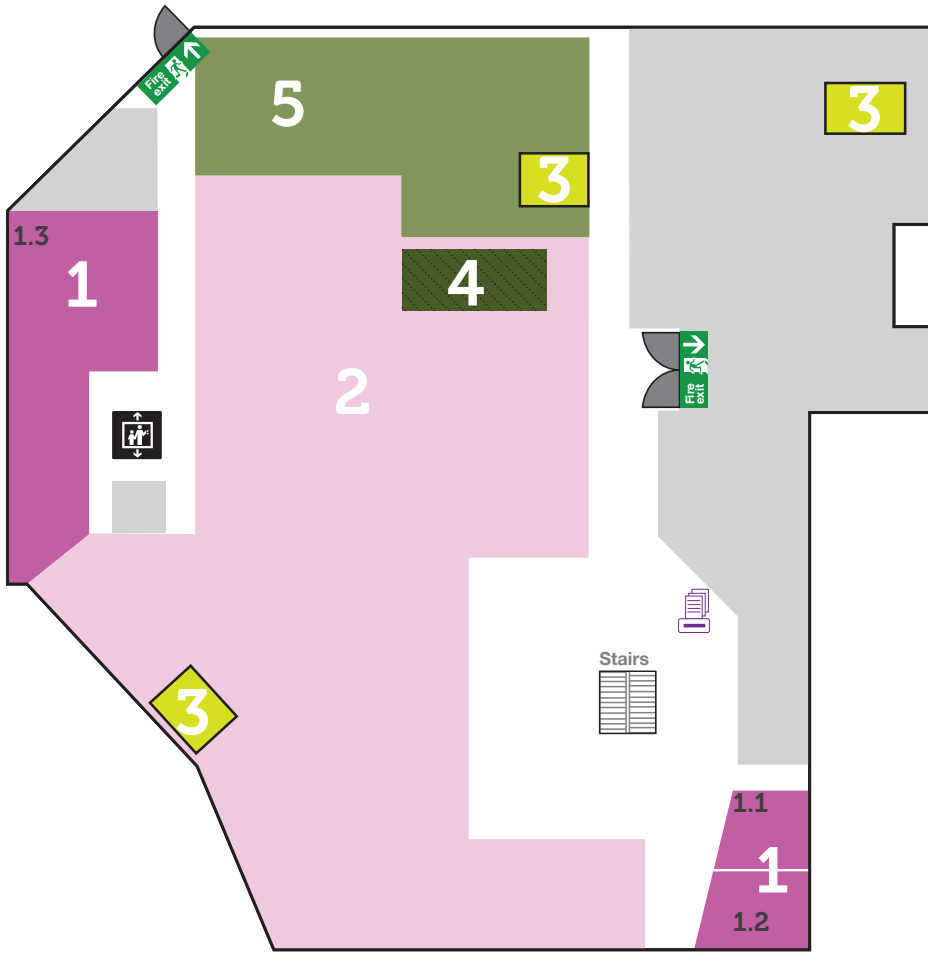

Welcome to Bundoora Library

Building 210 Level 2

- | | | | |
|----------|-----------------------|---|------------------------|
| 1 | Service/IT help desk |  | Express PCs |
| 2 | Reserve |  | Print credit recharge |
| 3 | Holds pick-up |  | Printer/scanner/copier |
| 4 | Seminar rooms |  | Emergency exit |
| 5 | Group study room | A | Assistive technology |
| 6 | Group study/computers |  | Self-service borrowing |
| 7 | New books |  | Lift |
| 8 | Library returns | | |

Level 1

- 1 Group study room
- 2 Group study area
- 3 Microfiche/microfilm collection and printer
- 4 Periodicals
- 5 Compactus
- Printer/scanner/copier
- Emergency exit
- Lift

Level 3

- 1 Postgraduate research room
- 2 Group study room
- 3 Books
- 4 Audiovisual large collection
- 5 Childrens collection
- 6 Audiovisual
- 7 Silent study
- 8 Posters
- Express PC
- Printer/scanner/copier
- Emergency exit
- Lift