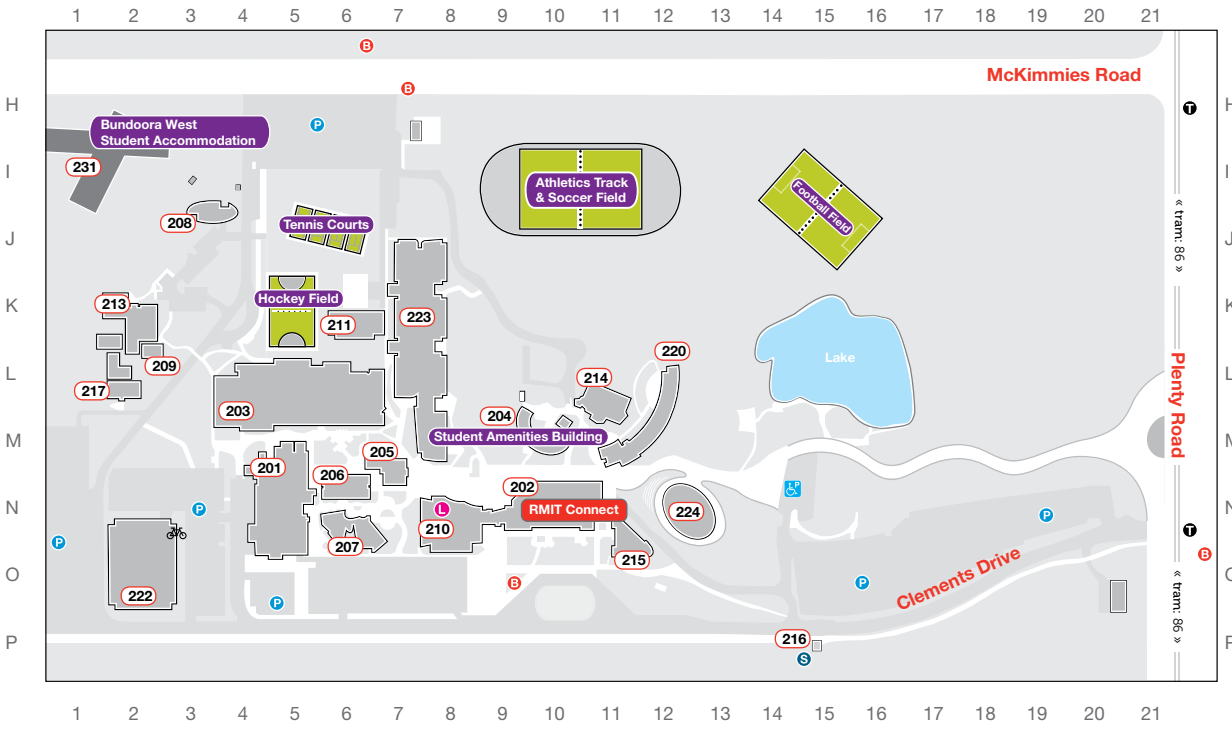

BUNDOORA CAMPUS EAST & WEST

LEGEND

- L Library
- B Bus stop
- T Tram stop
- 211 Building number
- Hall Landmark
- P Parking
- S Security
- 🚲 Secure bike parking

Produced from information supplied by Property Services, 28August2015

RMIT Connect: for all your administration and support needs.
www.rmit.edu.au/students/connect
 » Bundoora campus west
 Building 202, Level 2, Room 36
 Opening hours: 9 am – 5 pm

- * RMIT Campus Store
Building 202, Level 2, Room 1
- * Libraries
Building 210
Building 251, Level 2, Room 4

CAMPUS DIRECTORY

Service/office	Building.Level.Room	Grid Ref
Bundoora Netball and Sports Centre	203.1	M5
Cafés	251.2	C15
	201.2	N4
	202.2	N9
Child Care– Numdaji Kwei Children’s Centre	208	J3
EPIC Centre	217.1	L2
International Student Support	202.3	N10
Lecture Theatre	224	N12
Libraries	210	N8
	251.2.4	C15
Parents Room	202.2	N10
RMIT Campus Store	202.2	N10
RMIT Connect	202.2	N10
School of Aerospace, Mechanical and Manufacturing Engineering	Bundoora East	
School of Education	220.4	M12
School of Health Sciences	201.2	N4
School of Life and Physical Sciences	202.3	N10
School of Medical Sciences	201.8	N4
Security	216	P14
	256	F17
Student Amenities Building	204	M10