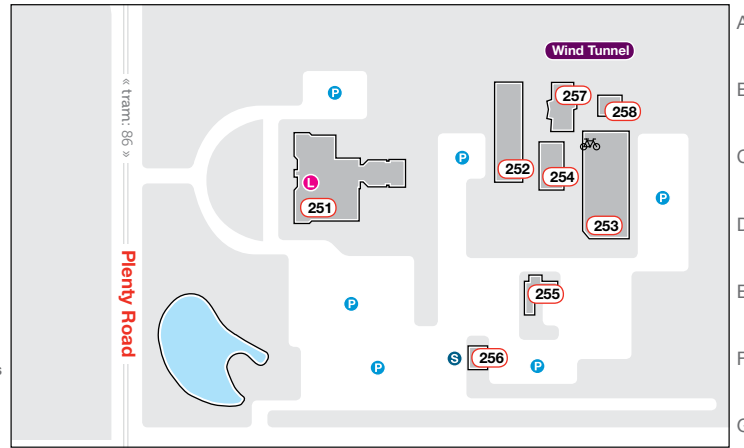

BUNDOORA CAMPUS EAST & WEST

LEGEND

- L Library
- B Bus stop
- T Tram stop
- 211 Building number
- Hall Landmark
- P Parking
- S Security
- 🚲 Secure bike parking

Produced from information supplied by Property Services, 28August2015

RMIT Connect: for all your administration and support needs.
www.rmit.edu.au/students/connect
 » Bundoora campus west
 Building 202, Level 2, Room 36
 Opening hours: 9 am – 5 pm

- * RMIT Campus Store
Building 202, Level 2, Room 1
- * Libraries
Building 210
Building 251, Level 2, Room 4