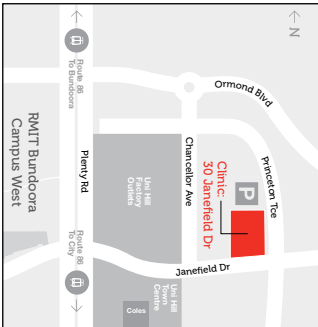

BUNDOORA CAMPUS EAST & WEST

LEGEND

- L Library
- B Bus stop
- T Tram stop
- 211 Building number
- Hall Landmark
- P Parking
- S Security
- 🚲 Secure bike parking

Produced from information supplied by Property Services, 28August2015

RMIT Connect: for all your administration and support needs.
www.rmit.edu.au/students/connect
 » Bundoora campus west
 Building 202, Level 2, Room 36
 Opening hours: 9 am – 5 pm

- * RMIT Campus Store
Building 202, Level 2, Room 1
- * Libraries
Building 210
Building 251, Level 2, Room 4

- * Cafes
Building 251, Level 2
Building 201, Level 2
Building 202, Level 2

- * Bundoora Netball and Sports Centre
Building 203, Level 1

www.rmit.edu.au/maps

Plenty Road, Bundoora 3083
 PO Box 71, Bundoora 3083
 Tel. 03 9925 2000 (switchboard) or 03 9925 2260 (program enquiries)
www.rmit.edu.au