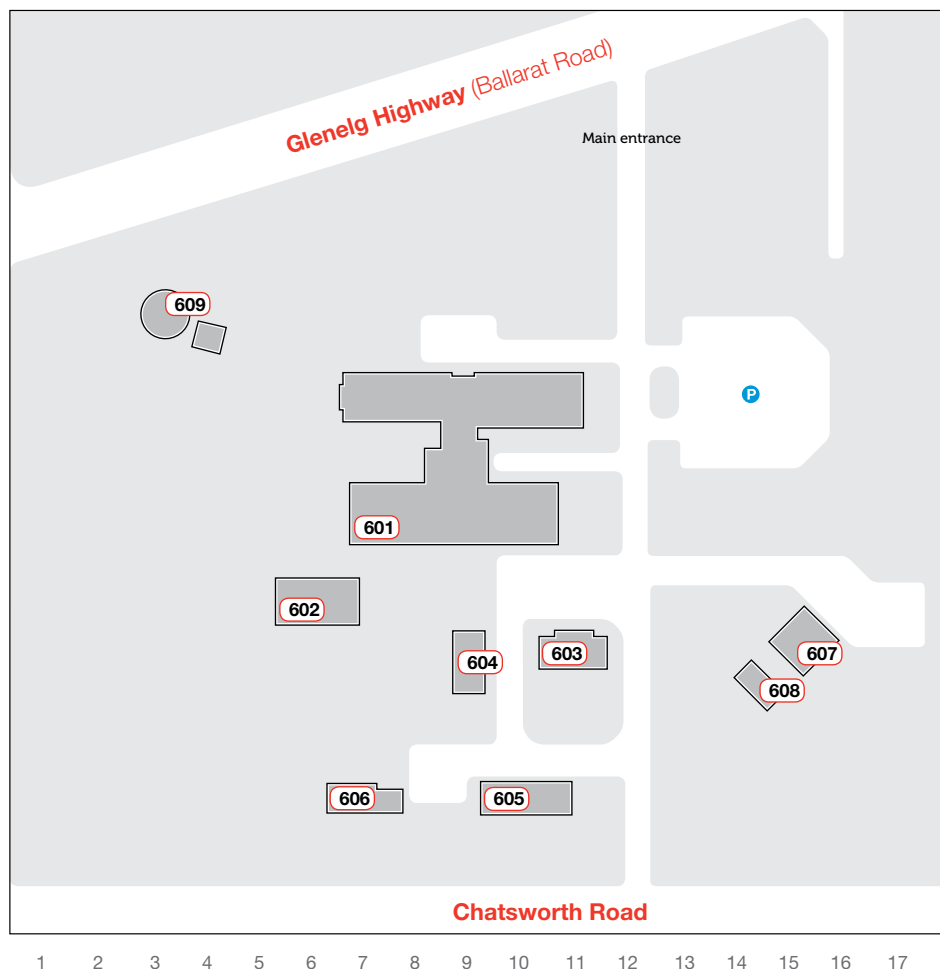

# HAMILTON SITE

**LEGEND**

	Building number
	Parking

Produced from information supplied by Property Services. City campus map ver 12.Jun09.

[www.rmit.edu.au/about/campuses](http://www.rmit.edu.au/about/campuses)