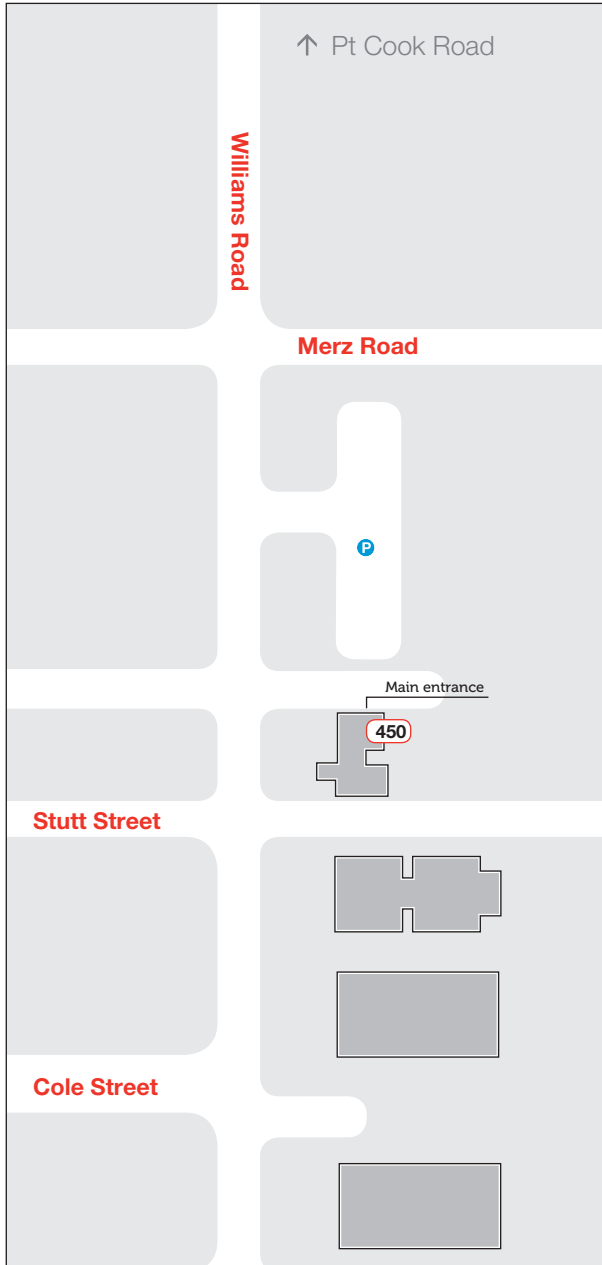

PT COOK

LEGEND

450 Building number

P Parking