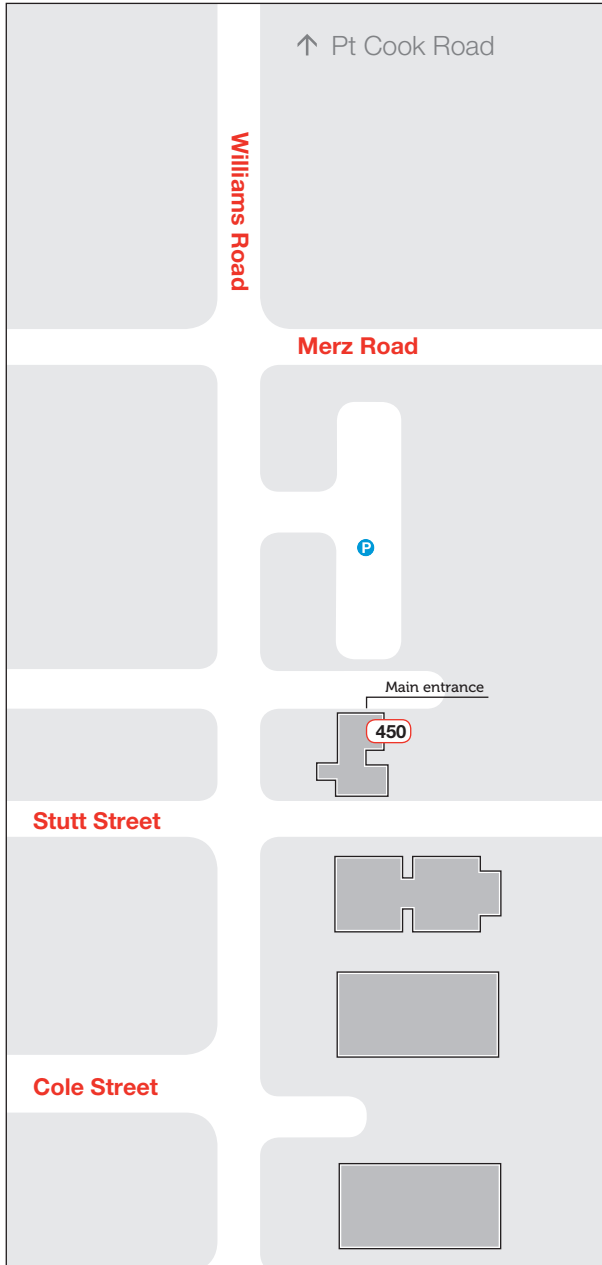

PT COOK

LEGEND

	Building number
	Parking

Produced from information supplied by Property Services. City campus map ver. 12.Jun09.

www.rmit.edu.au/about/campuses