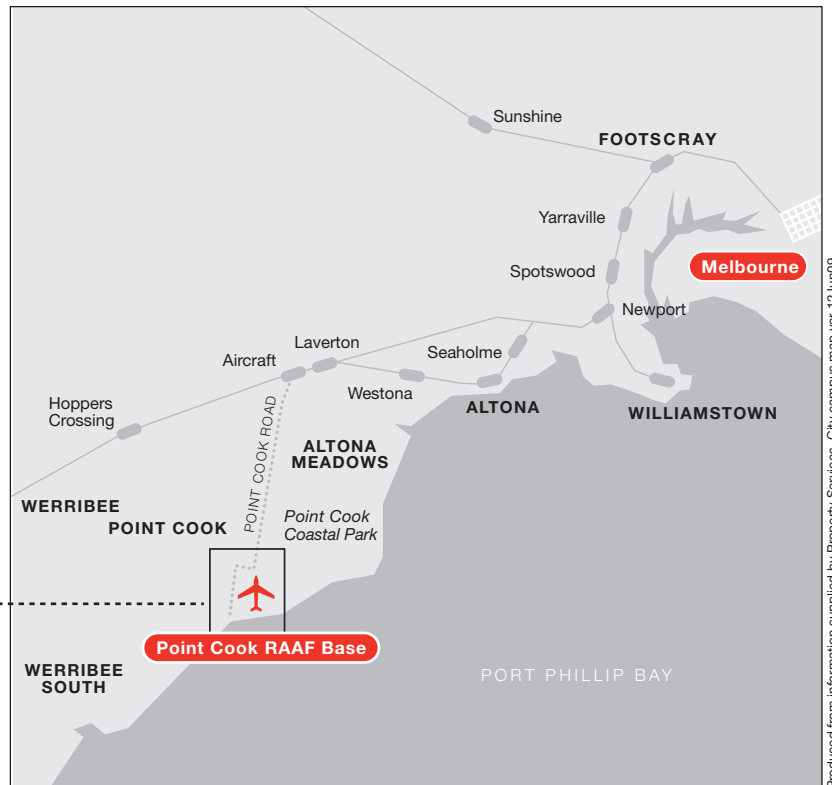

www.rmit.edu.au/about/campuses