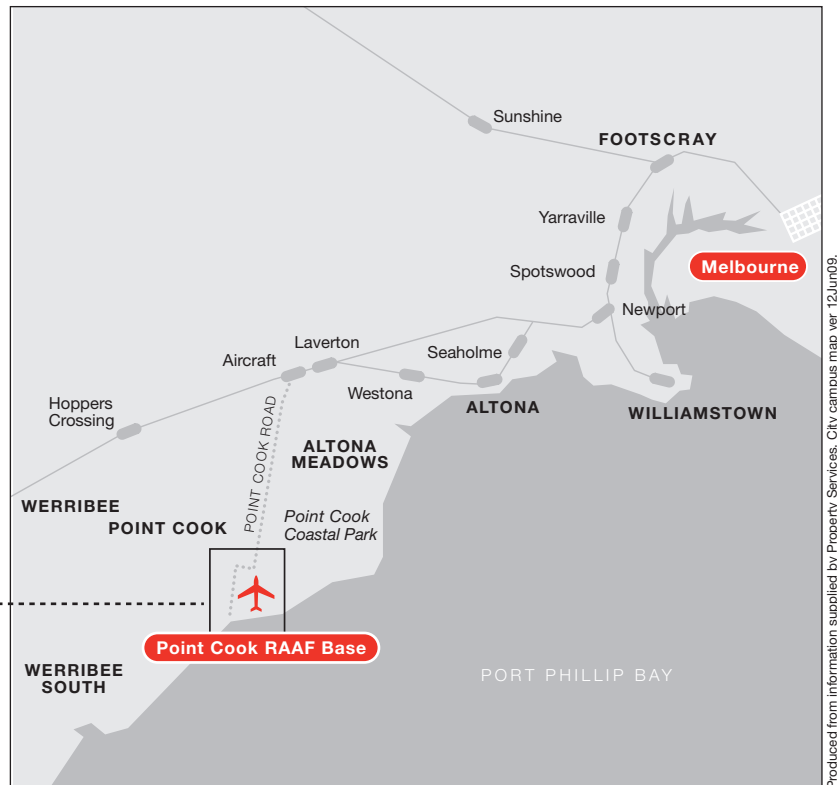

PT COOK

LEGEND

	Building number
	Parking

Produced from information supplied by Property Services. City campus map ver. 12.Jun09.

www.rmit.edu.au/about/campuses